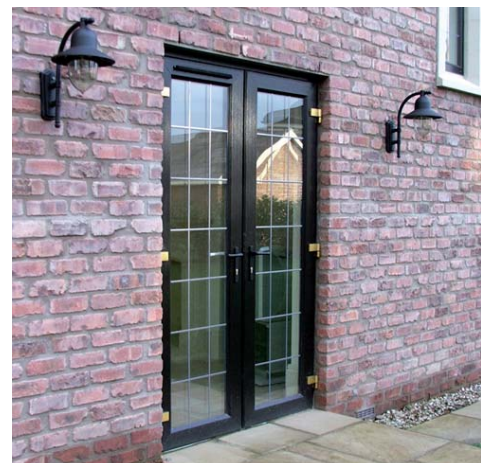

French Doors

Brighten up your home, improve your view and make a garden a natural extension to your living area with a Camden French Door. The opening allows unrestricted access and maximum ventilation and offers the choice of opening inwards or outwards, restrictors are fitted as standard to all opening out doors.

Key Features

- **2 Profile Finishes**
- **Sculptured or Angled Frame & Beading**
- **Variety of Colour Options**
- **Internally Glazed**
- **8 Point Locking System**

French Doors

Improve your view and make a garden a natural extension to your living space. The opening allows unrestricted access and maximum ventilation.

Features & Benefits

- **Choice:** Window furniture - White, Black, Silver & Brass
- **Character:** Sculptured or Angled french doors offer a beautiful, traditional finish
- **Convenience:** Moving parts within the door simply require a light oiling once or twice a year to ensure that the french doors continue to side open smoothly
- **Low Maintenance:** They will not rot, warp or require repainting
- **Internally Glazed:** An extra security feature as the glass can only be removed from inside your home
- **Security:** 8 point locking system
- **Thermal Efficiency:** Now available with Super Spacer as standard in all sealed units reducing condensation and lowering energy costs.