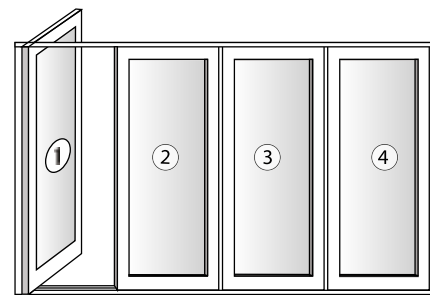

Unlike Bi-folds, the Slide & Swing doesn't encroach on internal living room or patio space when opening or closing. And homeowners can open any part of the door for ventilation or access. It even operates as a partition. When closed, the doors interlock together creating a solid wall that is extremely secure, and far more secure than a traditional Bi-fold or inline sliding patio door.

Key features:

- Seamless beautiful lines - no unsightly hardware
- Easy to operate - slide one panel at a time
- More living space - inside and out
- Secure - Kitemark accredited lock
- Excellent thermal and weatherproof performance
- Patented Magnaline™ slide and stack technology
- Maximum door height 2200mm, width on application
- Available in Traditional 2500 and Contemporary 3000 profiles

The first panel is fixed and can be on either side of the opening.

The second and subsequent panels slide up to the first panel and click into place.

Each panel then swings open and stacks parallel - providing full use of the opening