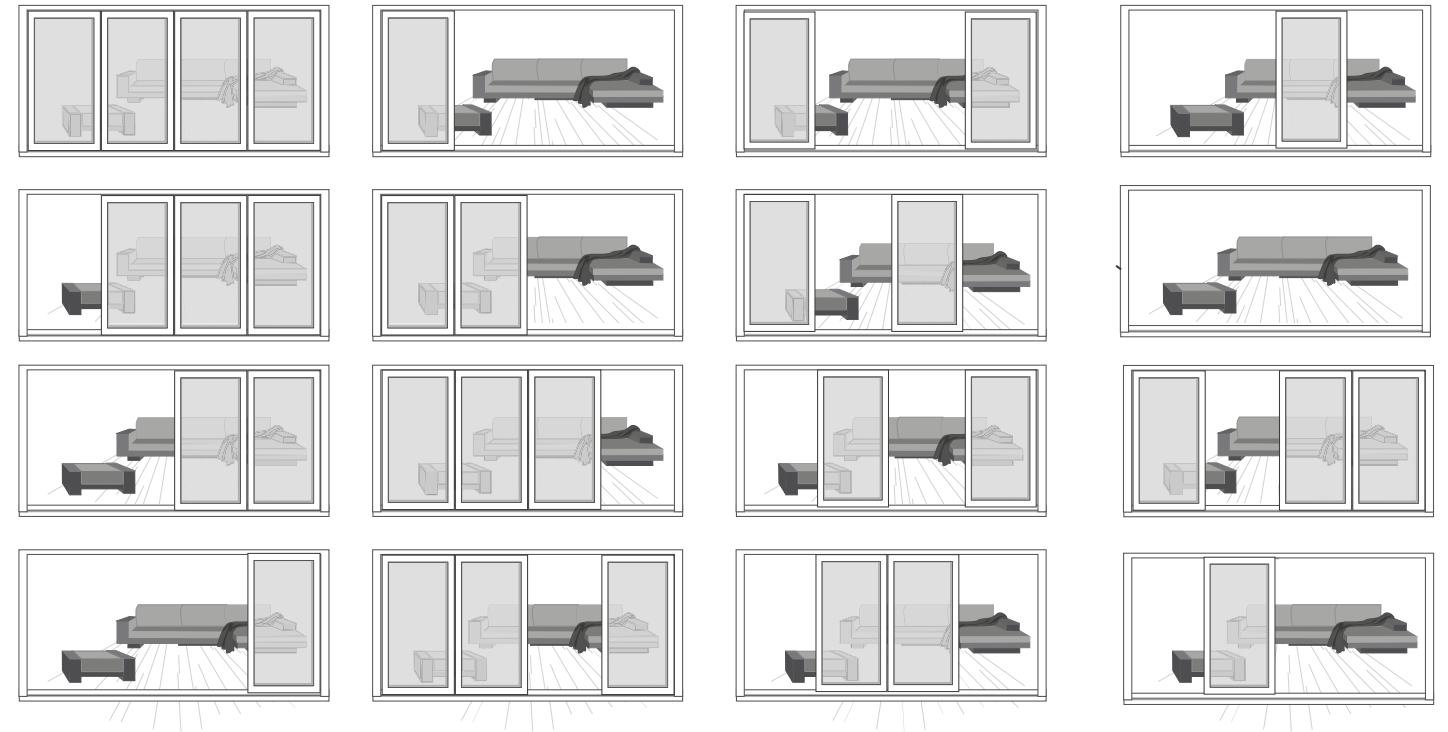

Slide and Swing