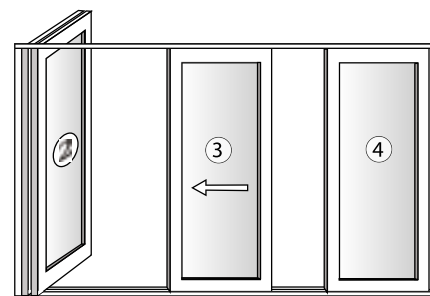

Unlike Bi-folds, the Slide & Swing doesn't encroach on internal living room or patio space when opening or closing. And homeowners can open any part of the door for ventilation or access. It even operates as a partition. When closed, the doors interlock together creating a solid wall that is extremely secure, and far more secure than a traditional Bi-fold or inline sliding patio door.

Key features:

- Seamless beautiful lines - no unsightly hardware
- Easy to operate - slide one panel at a time
- More living space - inside and out
- Secure - Kitemark accredited lock
- Excellent thermal and weatherproof performance
- Patented Magnaline™ slide and stack technology
- Maximum door height 2200mm, width on application
- Available in Traditional 2500 and Contemporary 3000 profiles

The first panel is fixed and can be on either side of the opening.

The second and subsequent panels slide up to the first panel and click into place.

Each panel then swings open and stacks parallel - providing full use of the opening